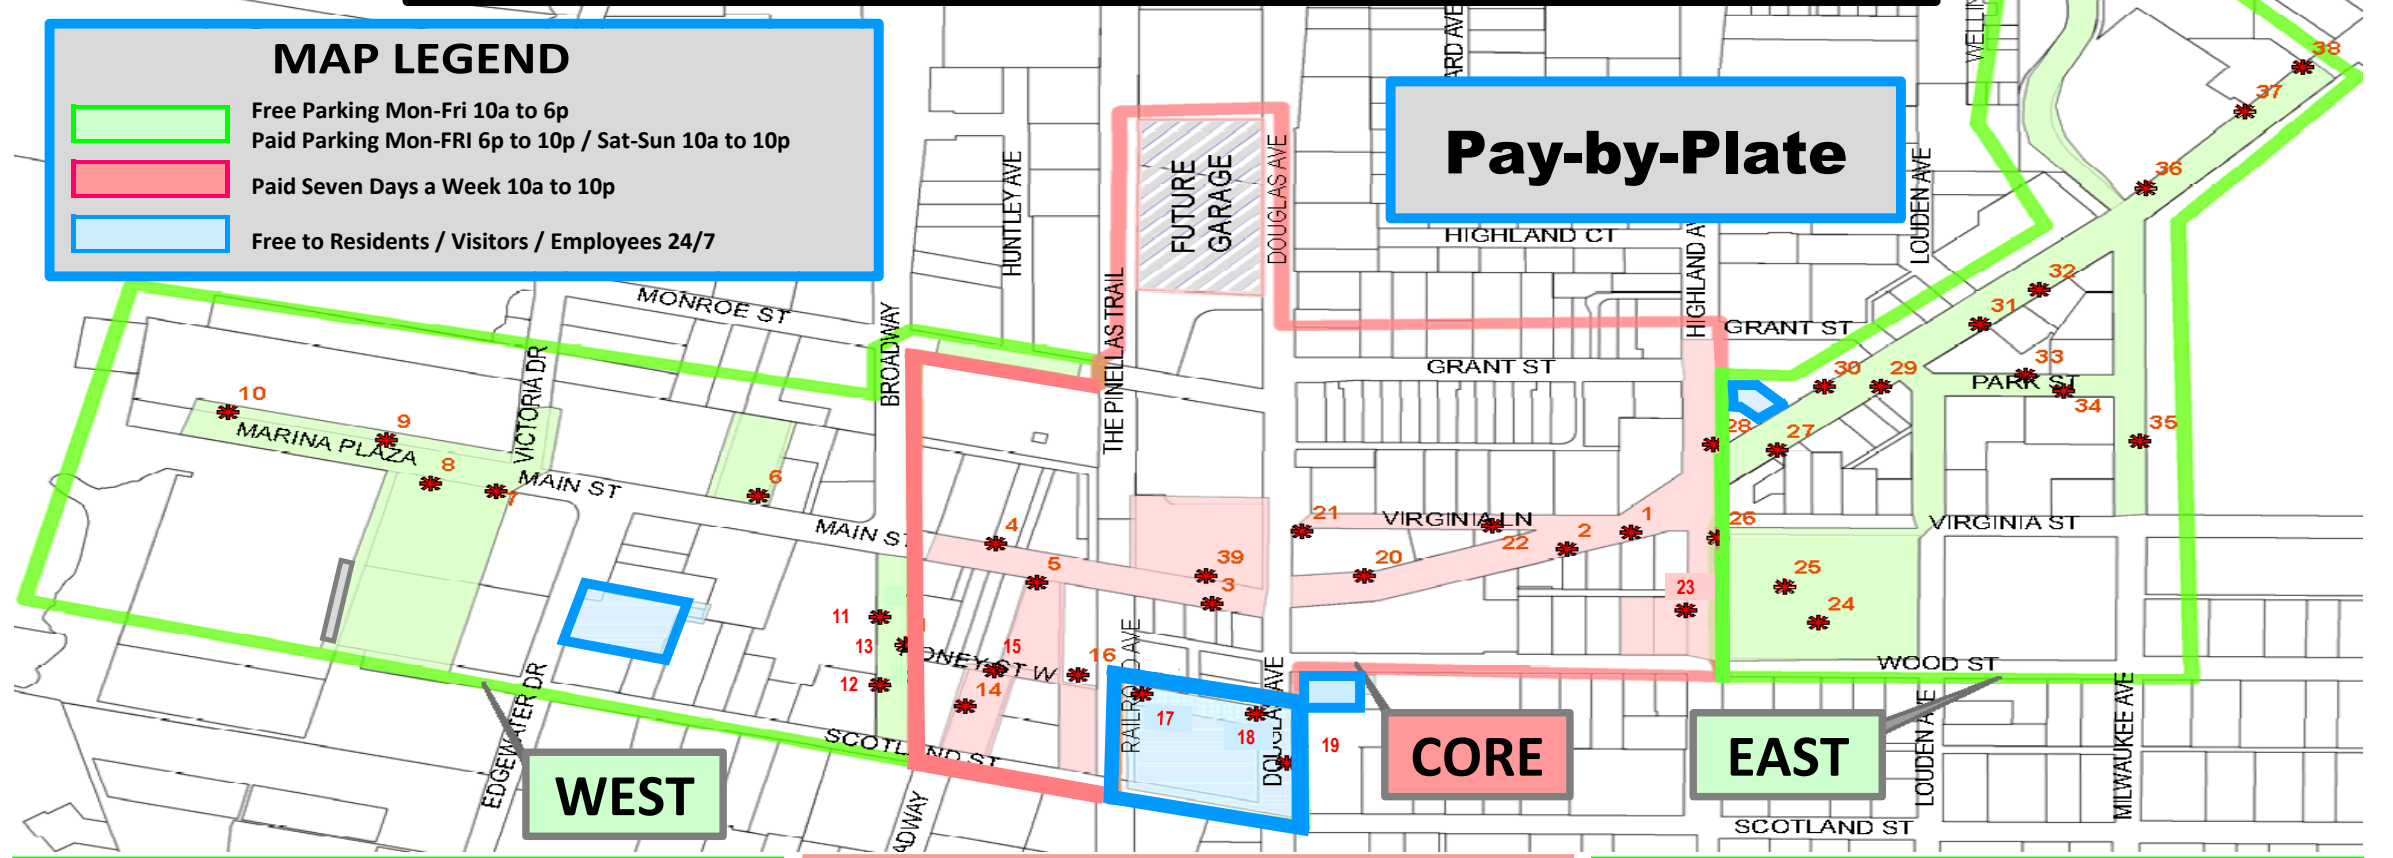

Pay-by-Plate

WEST

CORE

EAST

WEST AREA

From Broadway (included) to St. Joseph's Sound.

Paid Hours: Mon-Fri 6:00pm to 10:00pm.
Sat/Sun 10:00am to 10:00pm.

Free Hours: Mon-Fri 10:00am to 6:00pm.

Free Lots: 715 Edgewater Dr. (Bushnell Lot)
Edgewater Park 2 Hr Free Parking

Parking Rate: \$1.50 per hour.

- *No Time Limit
- *Employee Passes accepted in this area.

CORE AREA

From Highland Ave. (included) to Broadway.
(Broadway Street Parking is in the West Area)

Paid Hours: Seven Days 10:00am to 10:00pm.

Free Lots: 362 Scotland (Station Square Lot).
Corner of Wood and Douglas.

Parking Rate: \$1.50 per hour.

- *No Time Limit
- *Employee Passes are **not** accepted in this area.

EAST AREA

From Highland Ave. (not included) to Skinner Blvd.

Paid Hours: Mon-Fri 6:00pm to 10:00pm.
Sat/Sun 10:00am to 10:00pm.

Free Hours: Mon-Fri 10:00am to 6:00pm.

Free Lot: 510 Main Street.

Parking Rate: \$1.50 per hour.